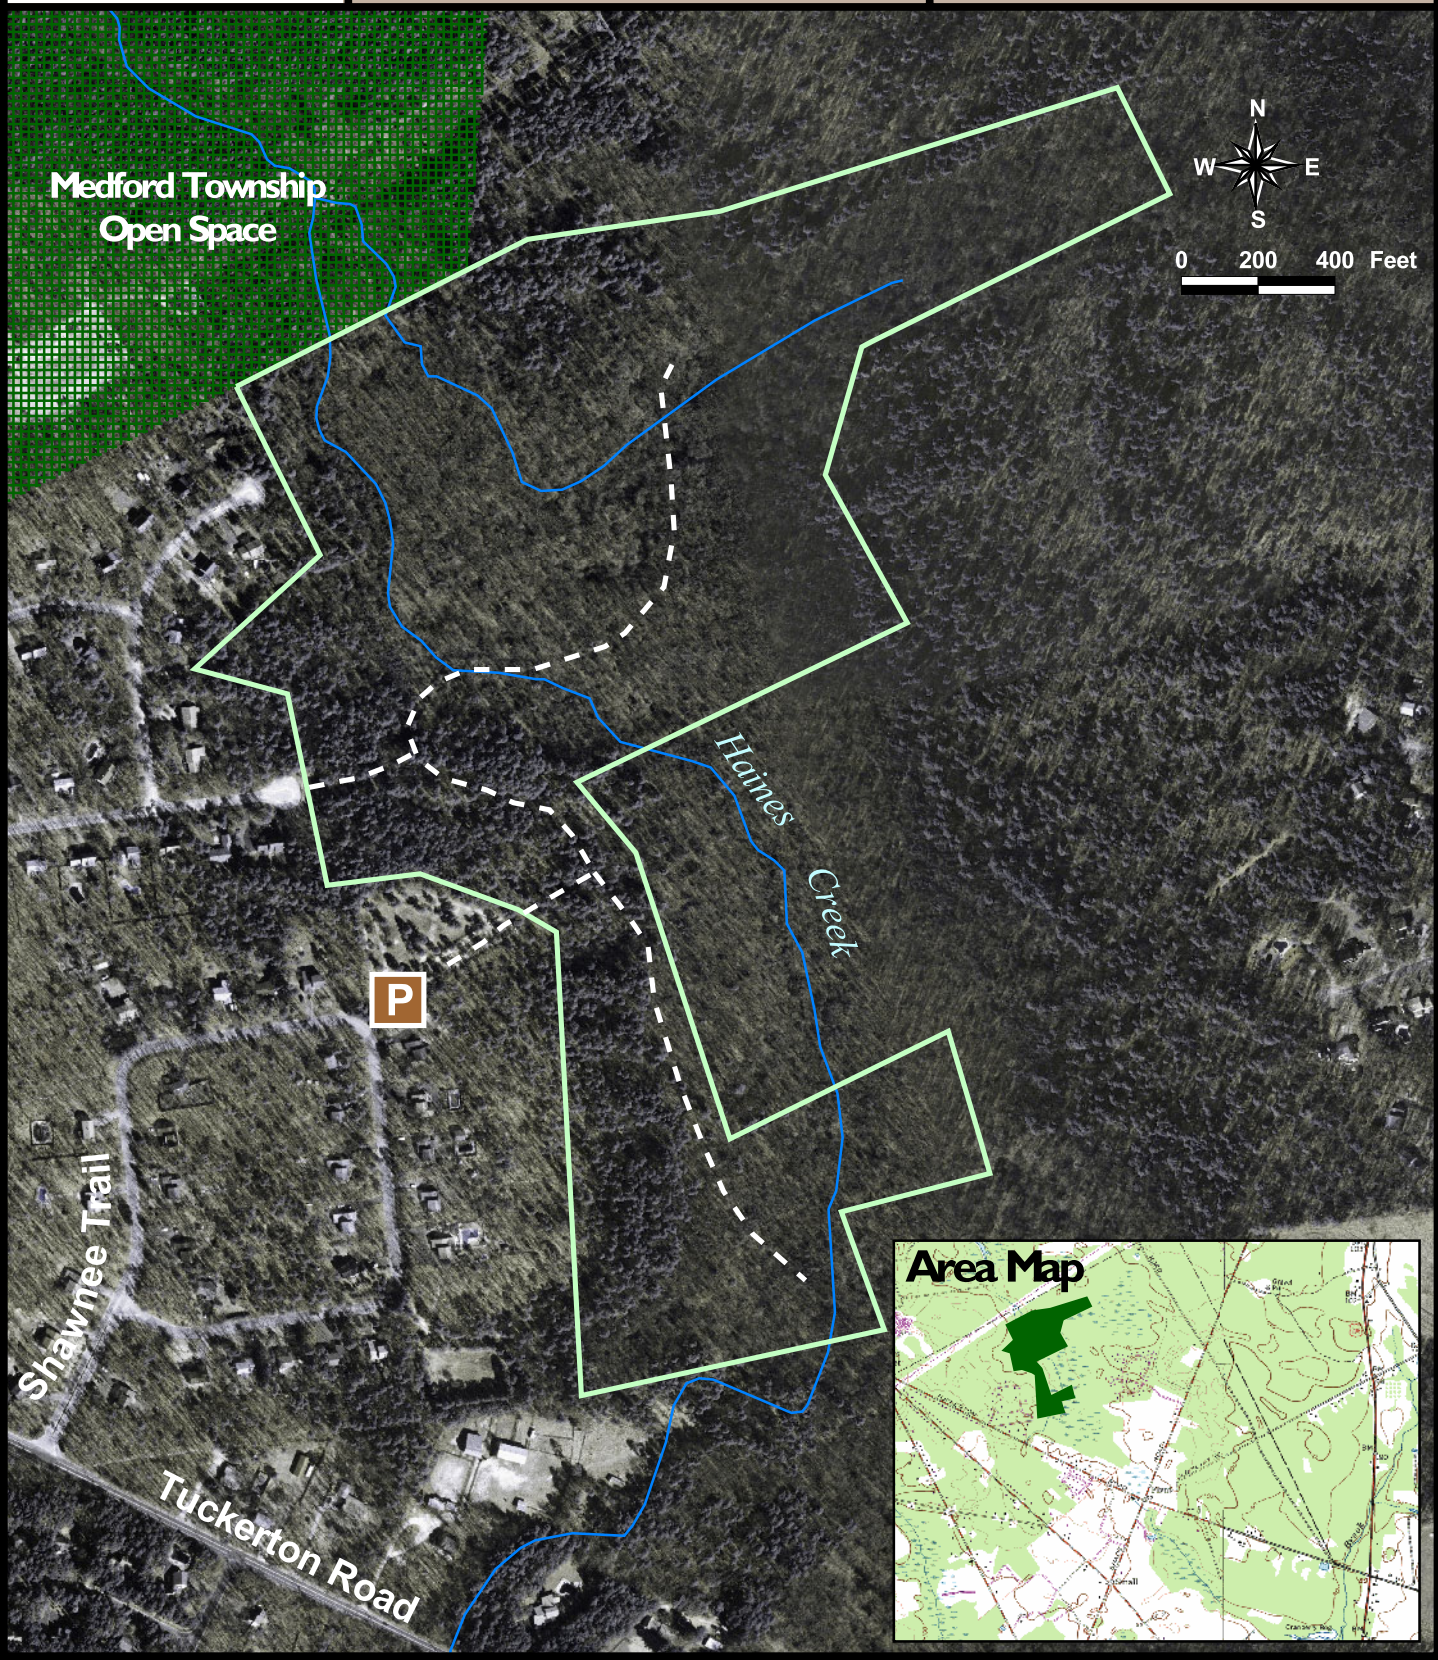

Pipers Corner Preserve

Shamong Township
Burlington County

83 Acres

Legend

- Preserve Boundary
- Hiking Trail
- Parking
- Other Preserved Land

Medford Township
Open Space

0 200 400 Feet

Area Map