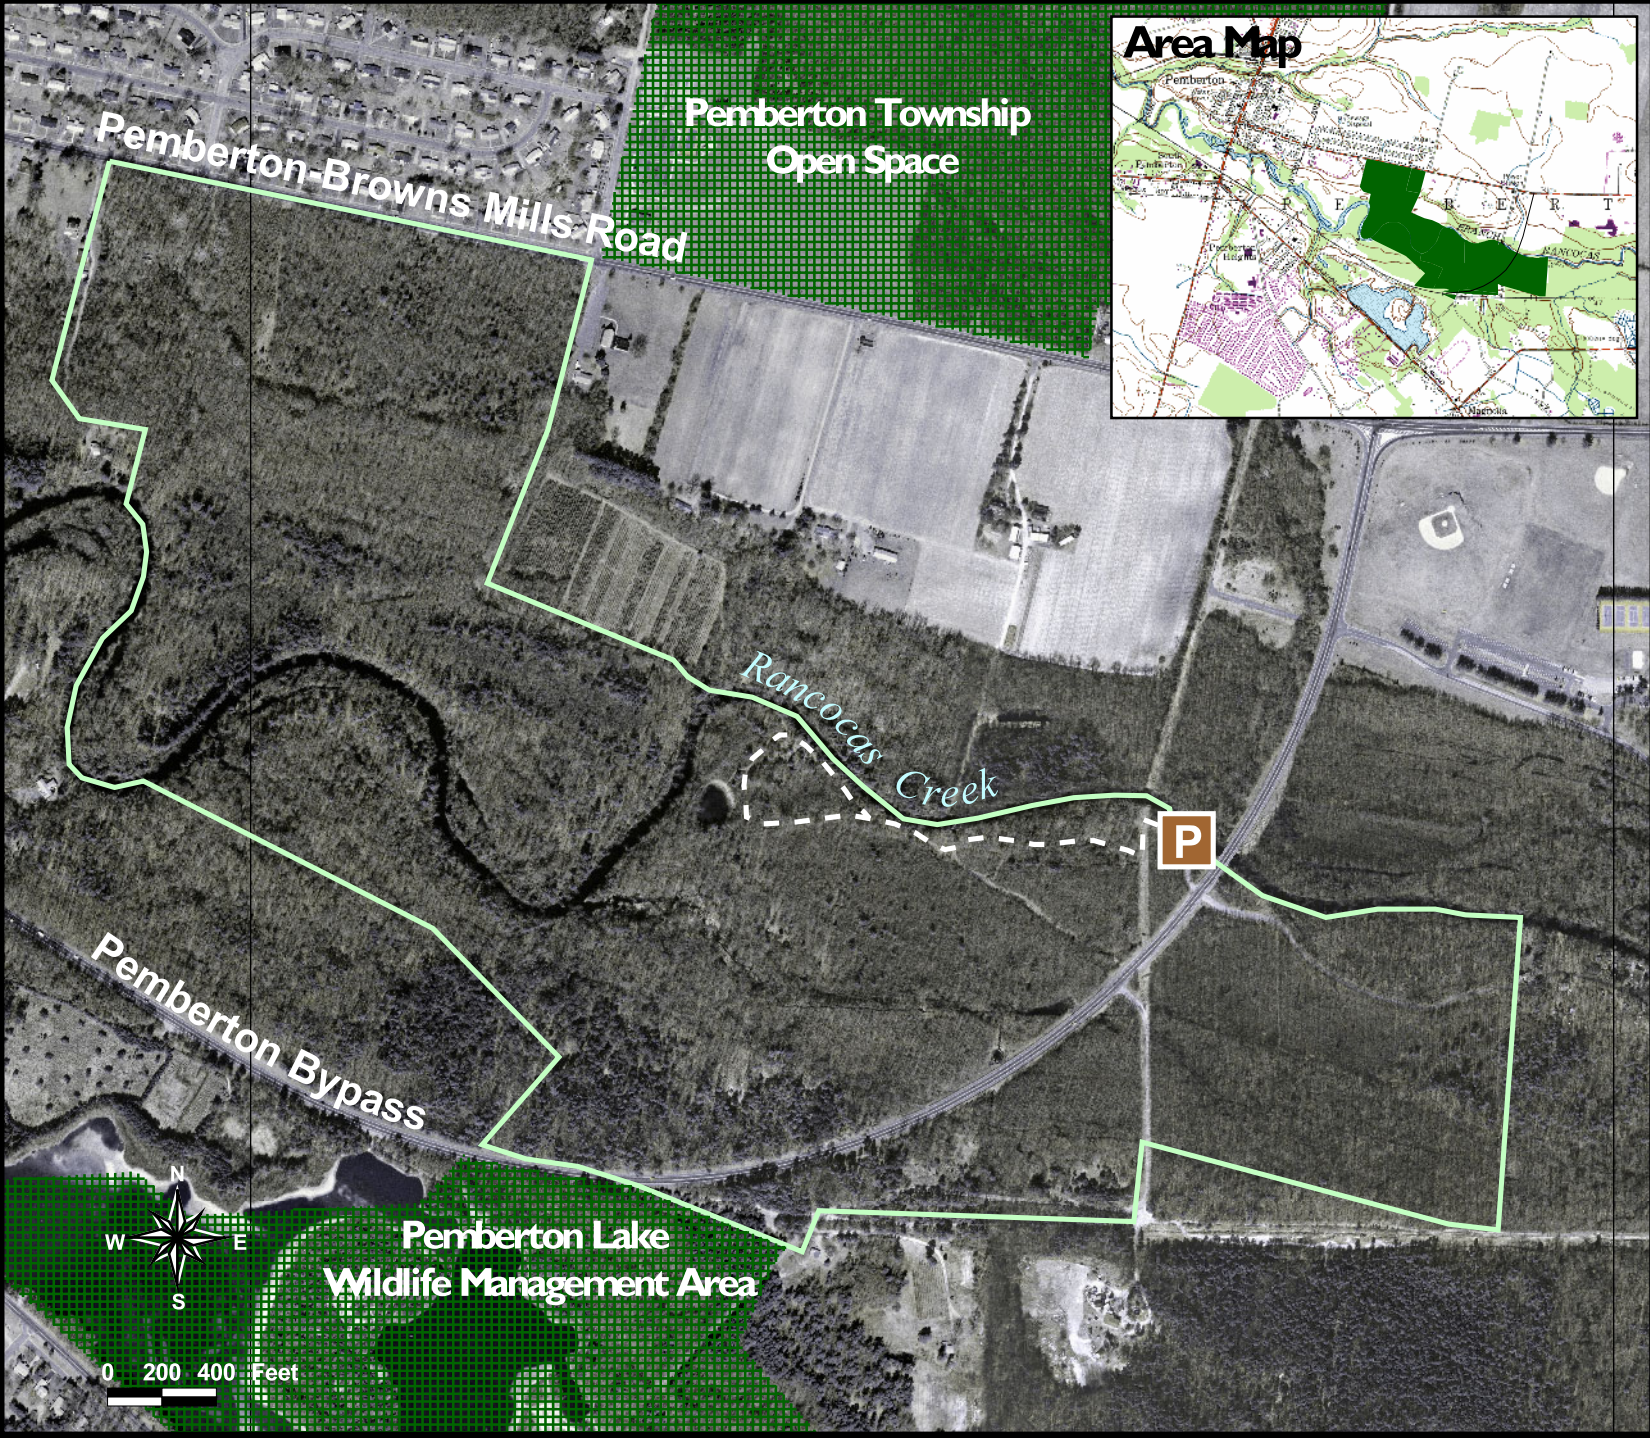

# North Branch Preserve

Pemberton  
Township  
Burlington  
County

197 Acres

### Legend

-  Preserve Boundary
-  Parking
-  Hiking Trail
-  Other Preserved Land